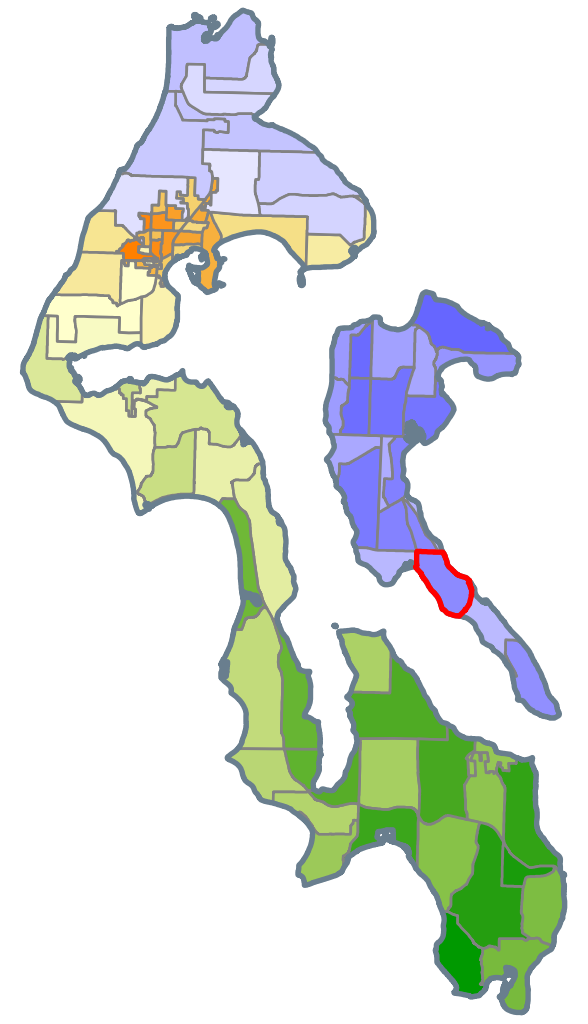

Island County Voting Precincts

Camano 10
Precinct No. 310
Commissioner District 3

5/20/2021
ICPW