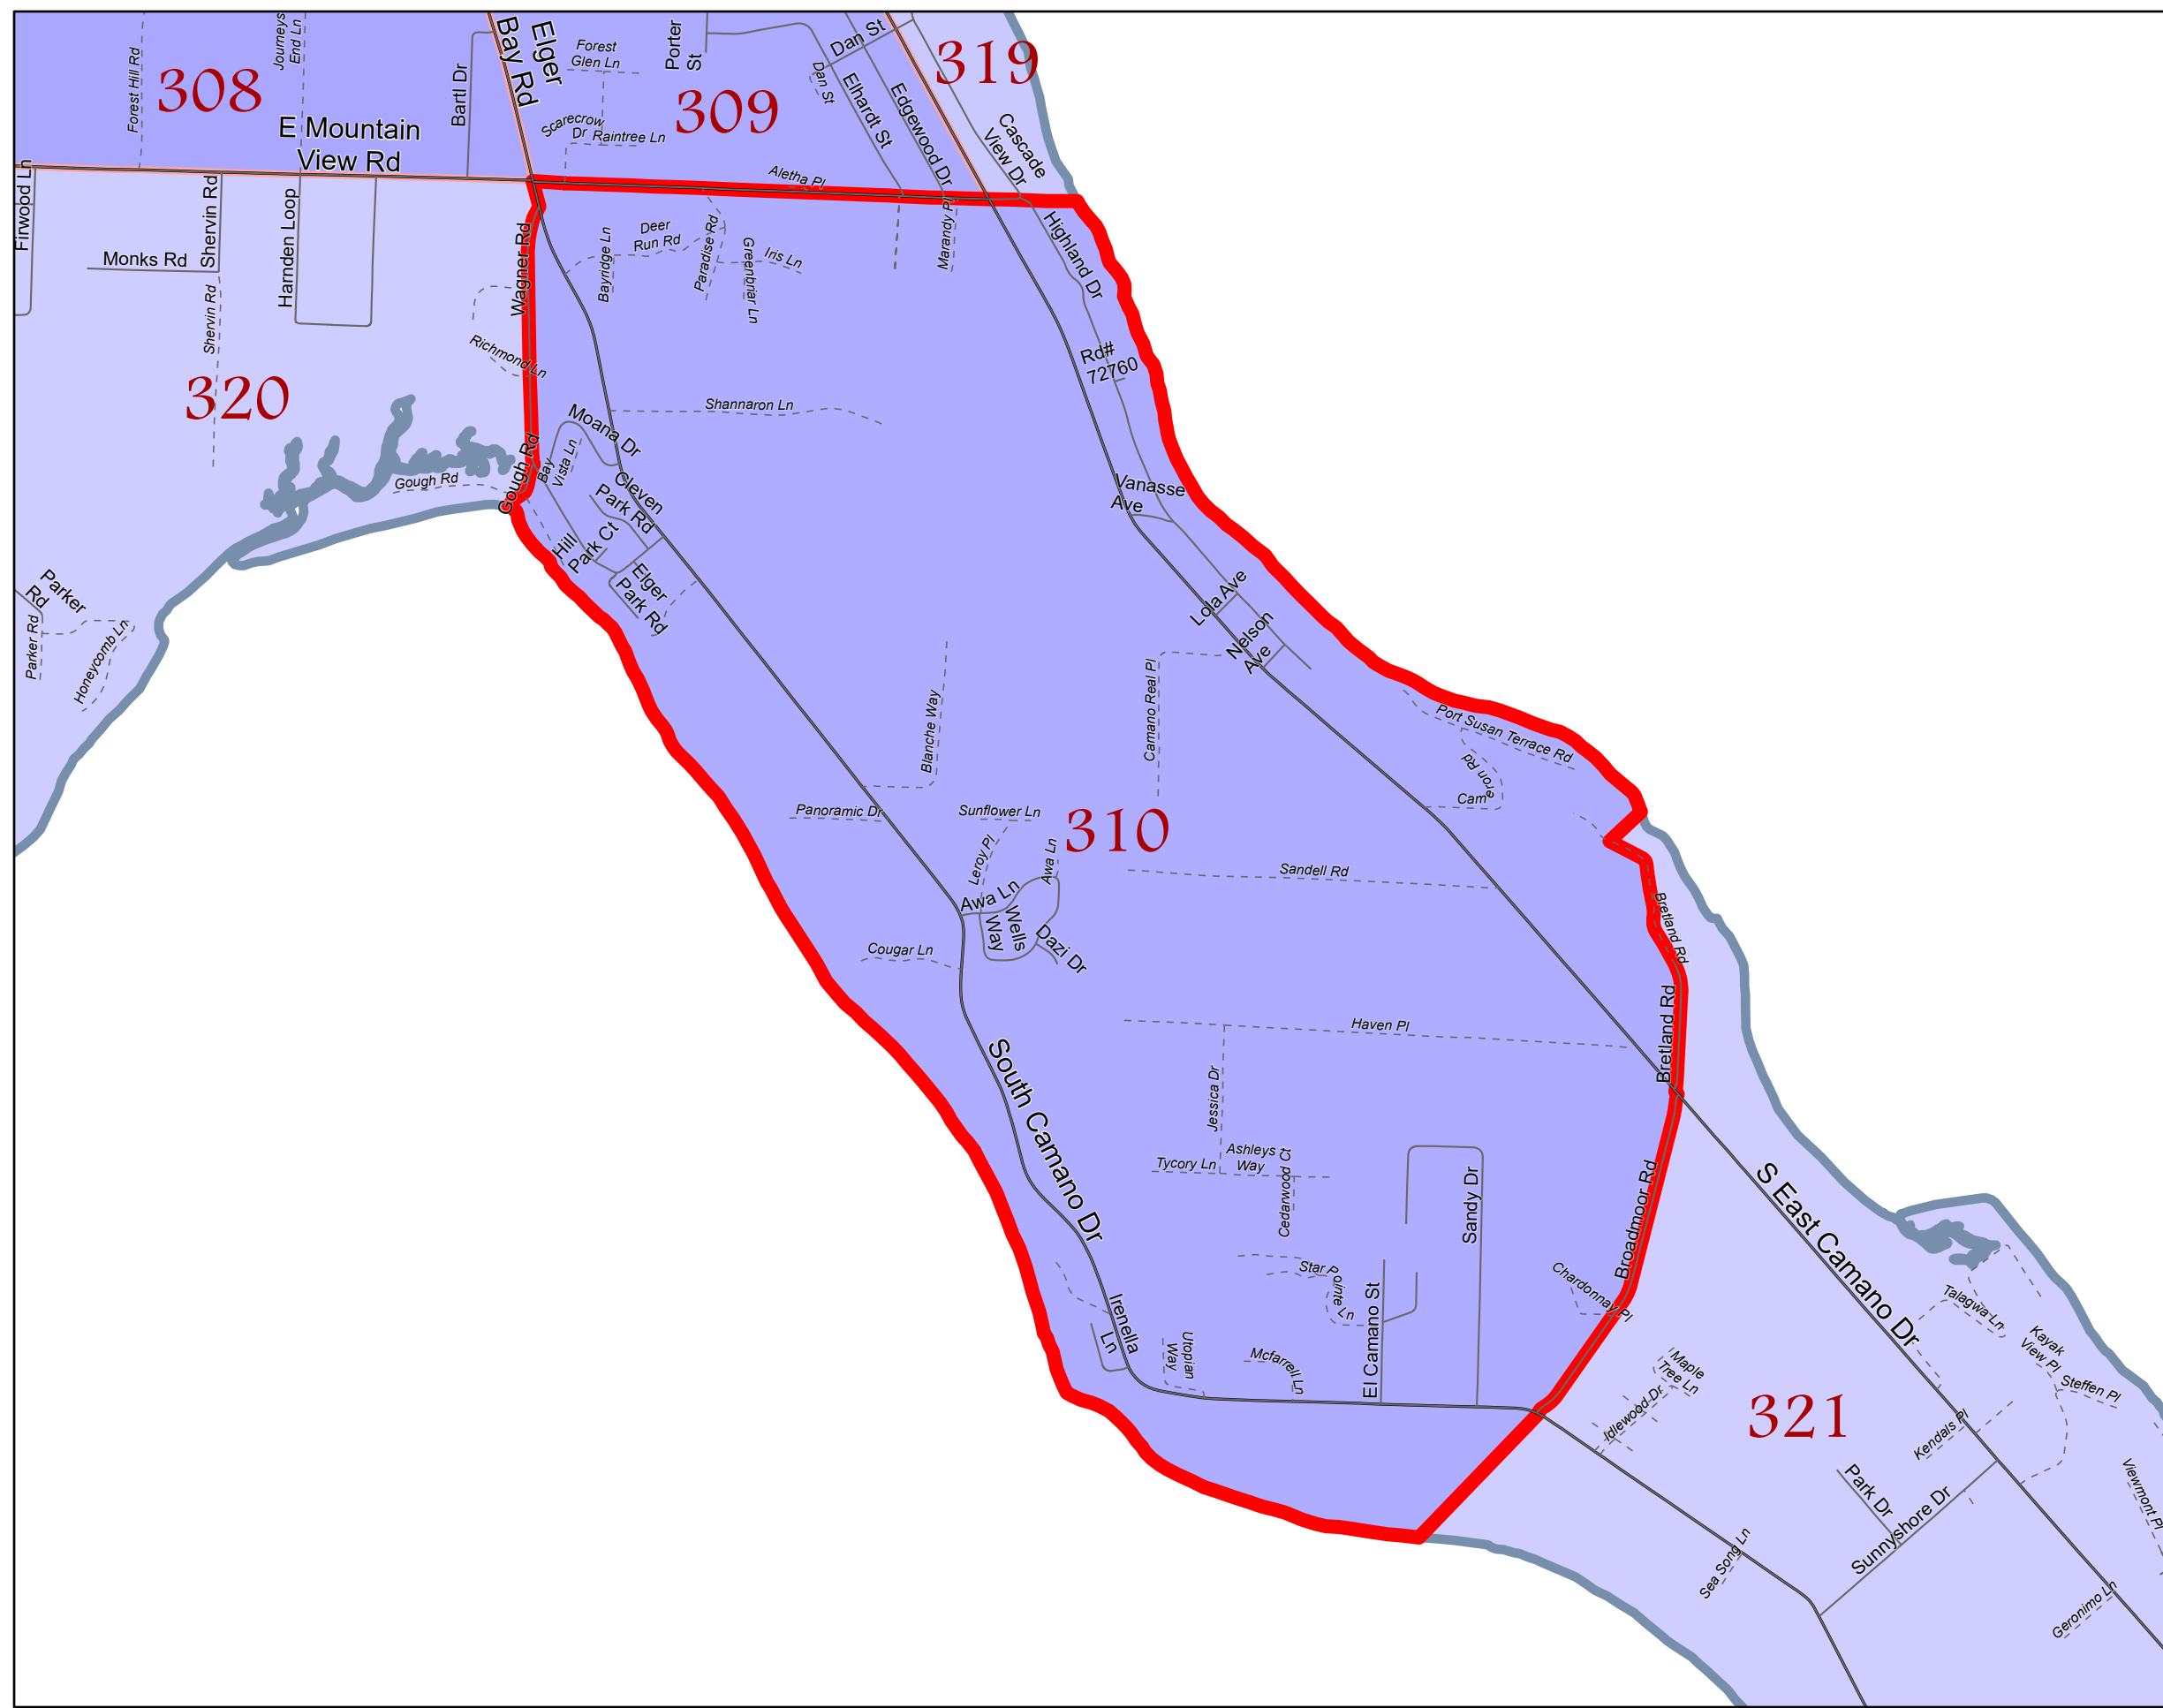

Island County Voting Precincts

Camano 10
Precinct No. 310
Commissioner District 3

5/20/2021
ICPW