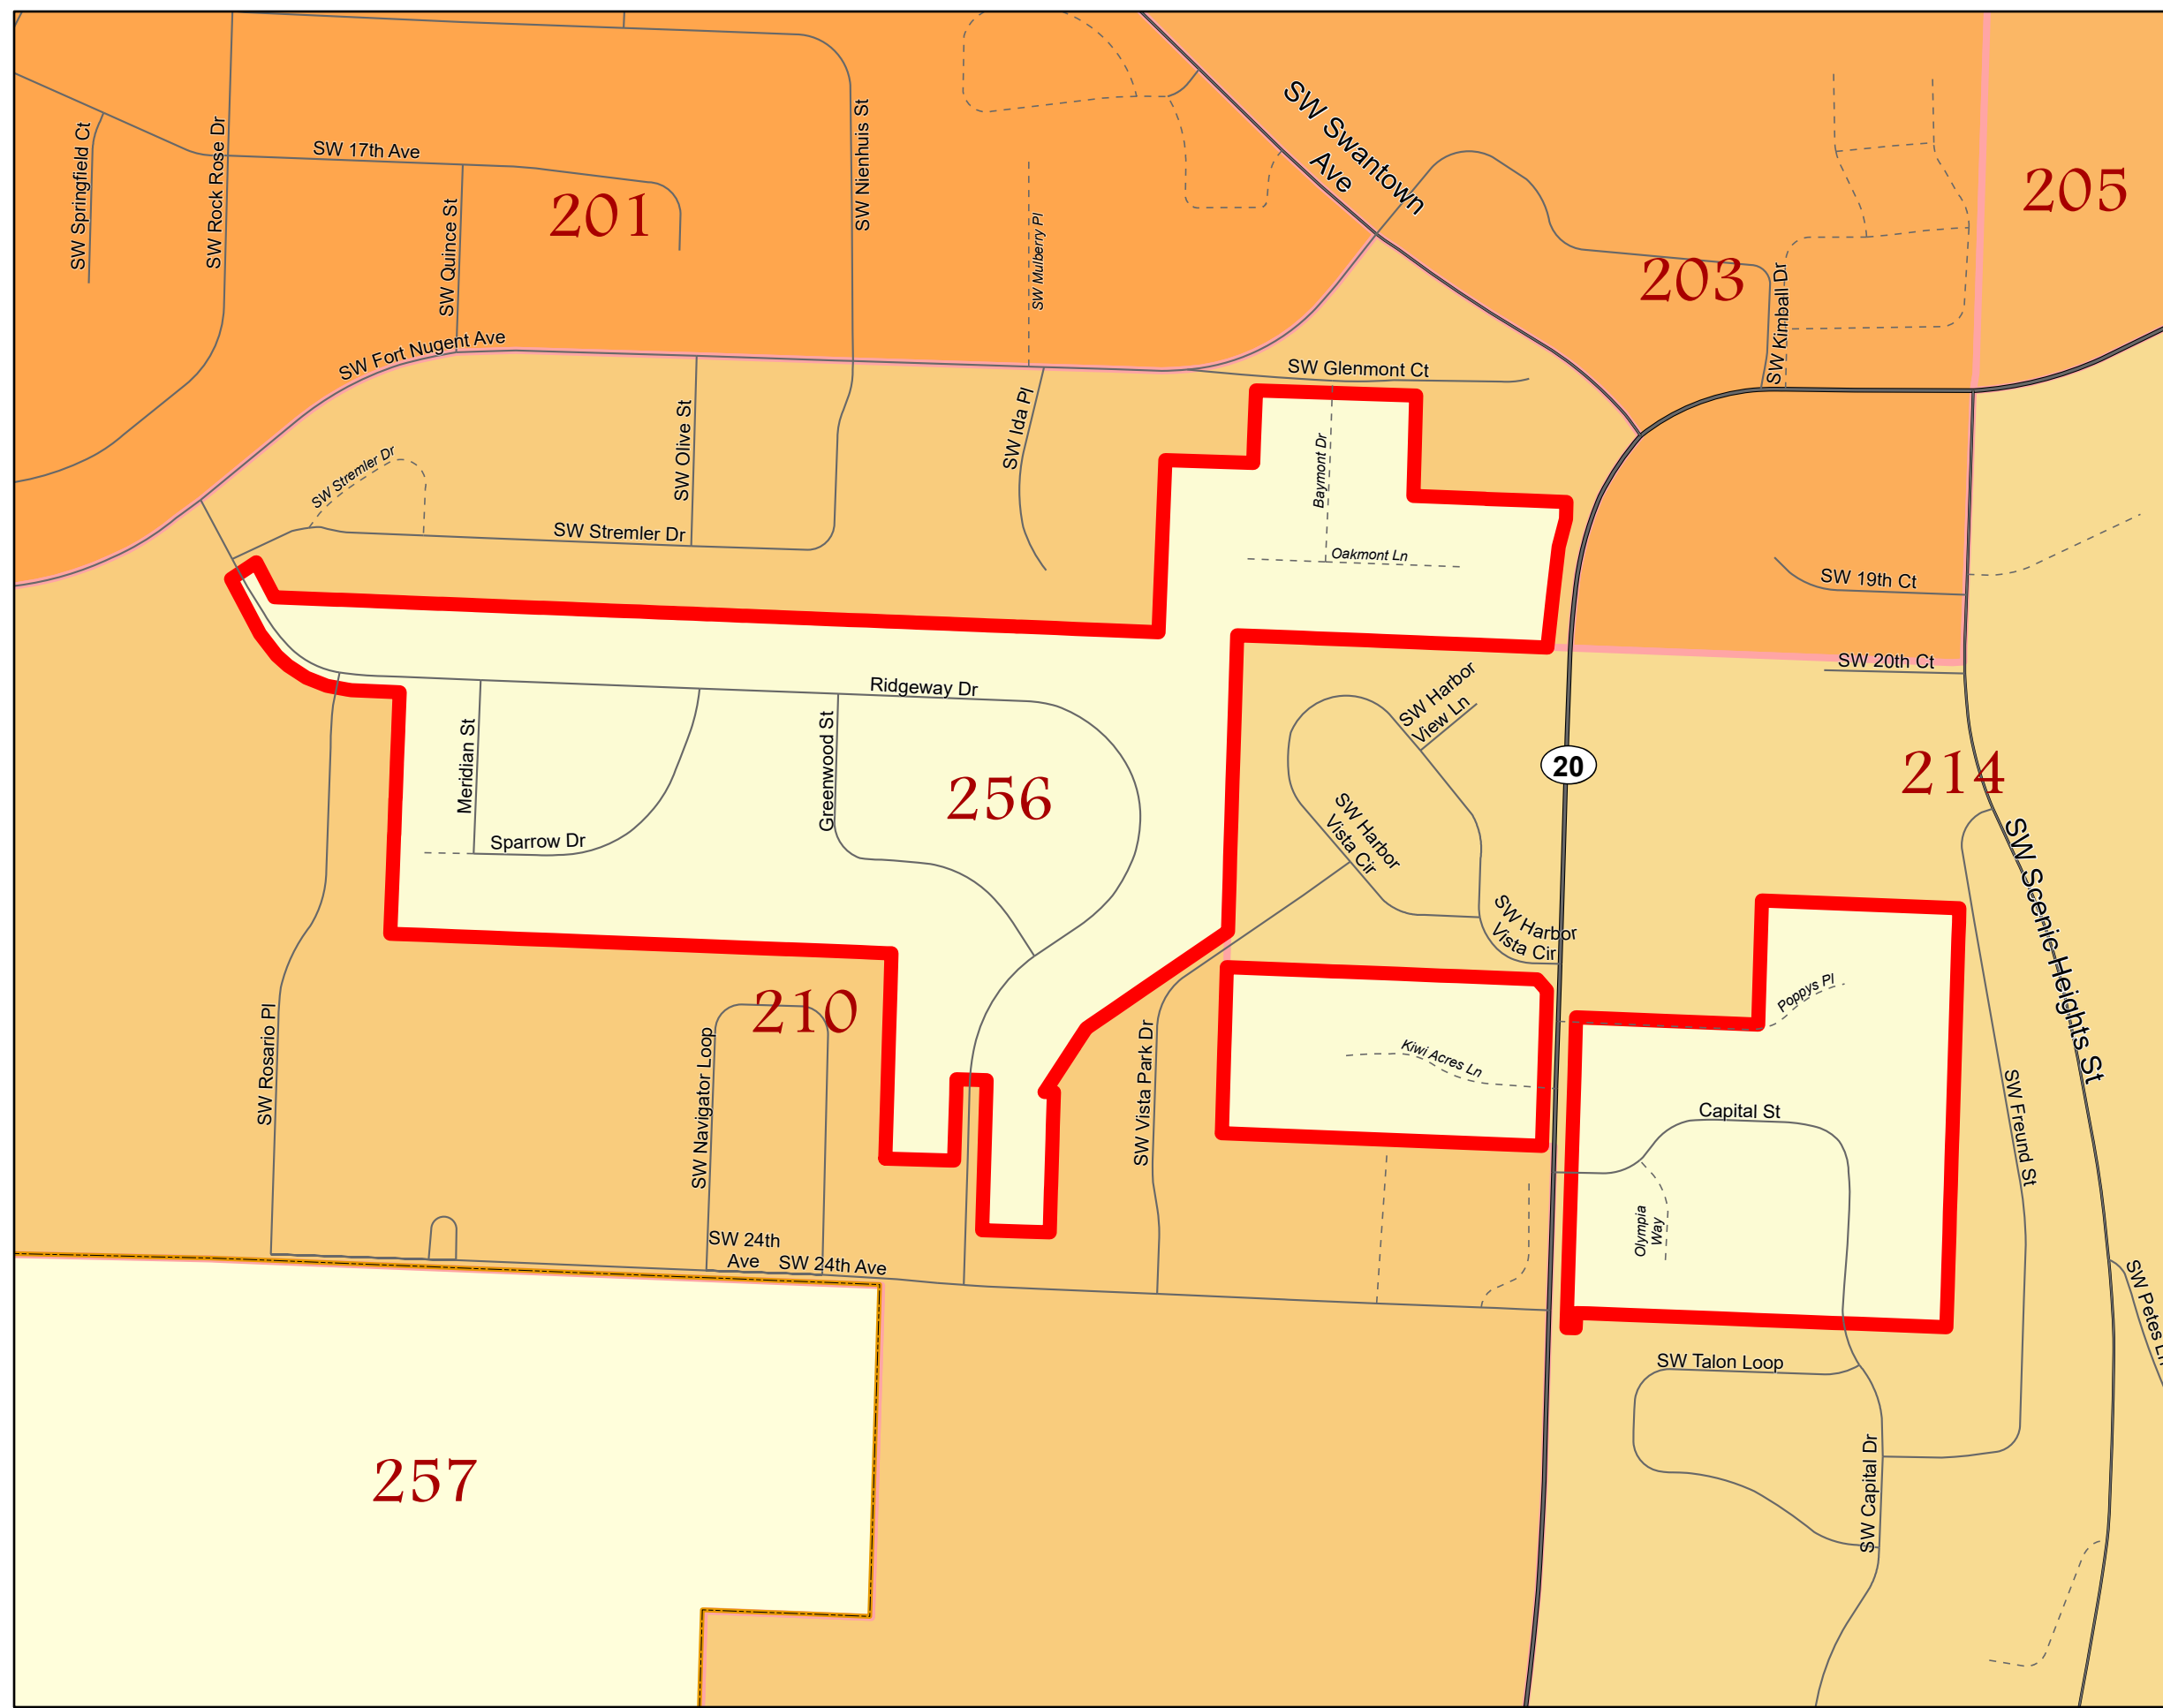

Island County Voting Precincts

N Whidbey 11
Precinct No. 256
Commissioner District 2

5/20/2021
ICPW