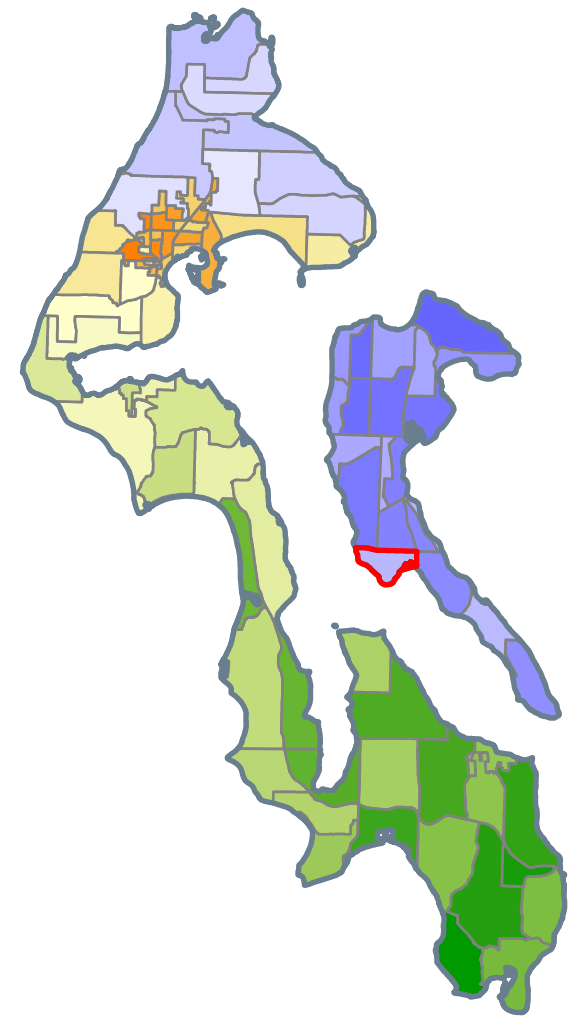

# Island County Voting Precincts

**Camano 20**  
Precinct No. 320  
Commissioner District 3

5/20/2021  
ICPW