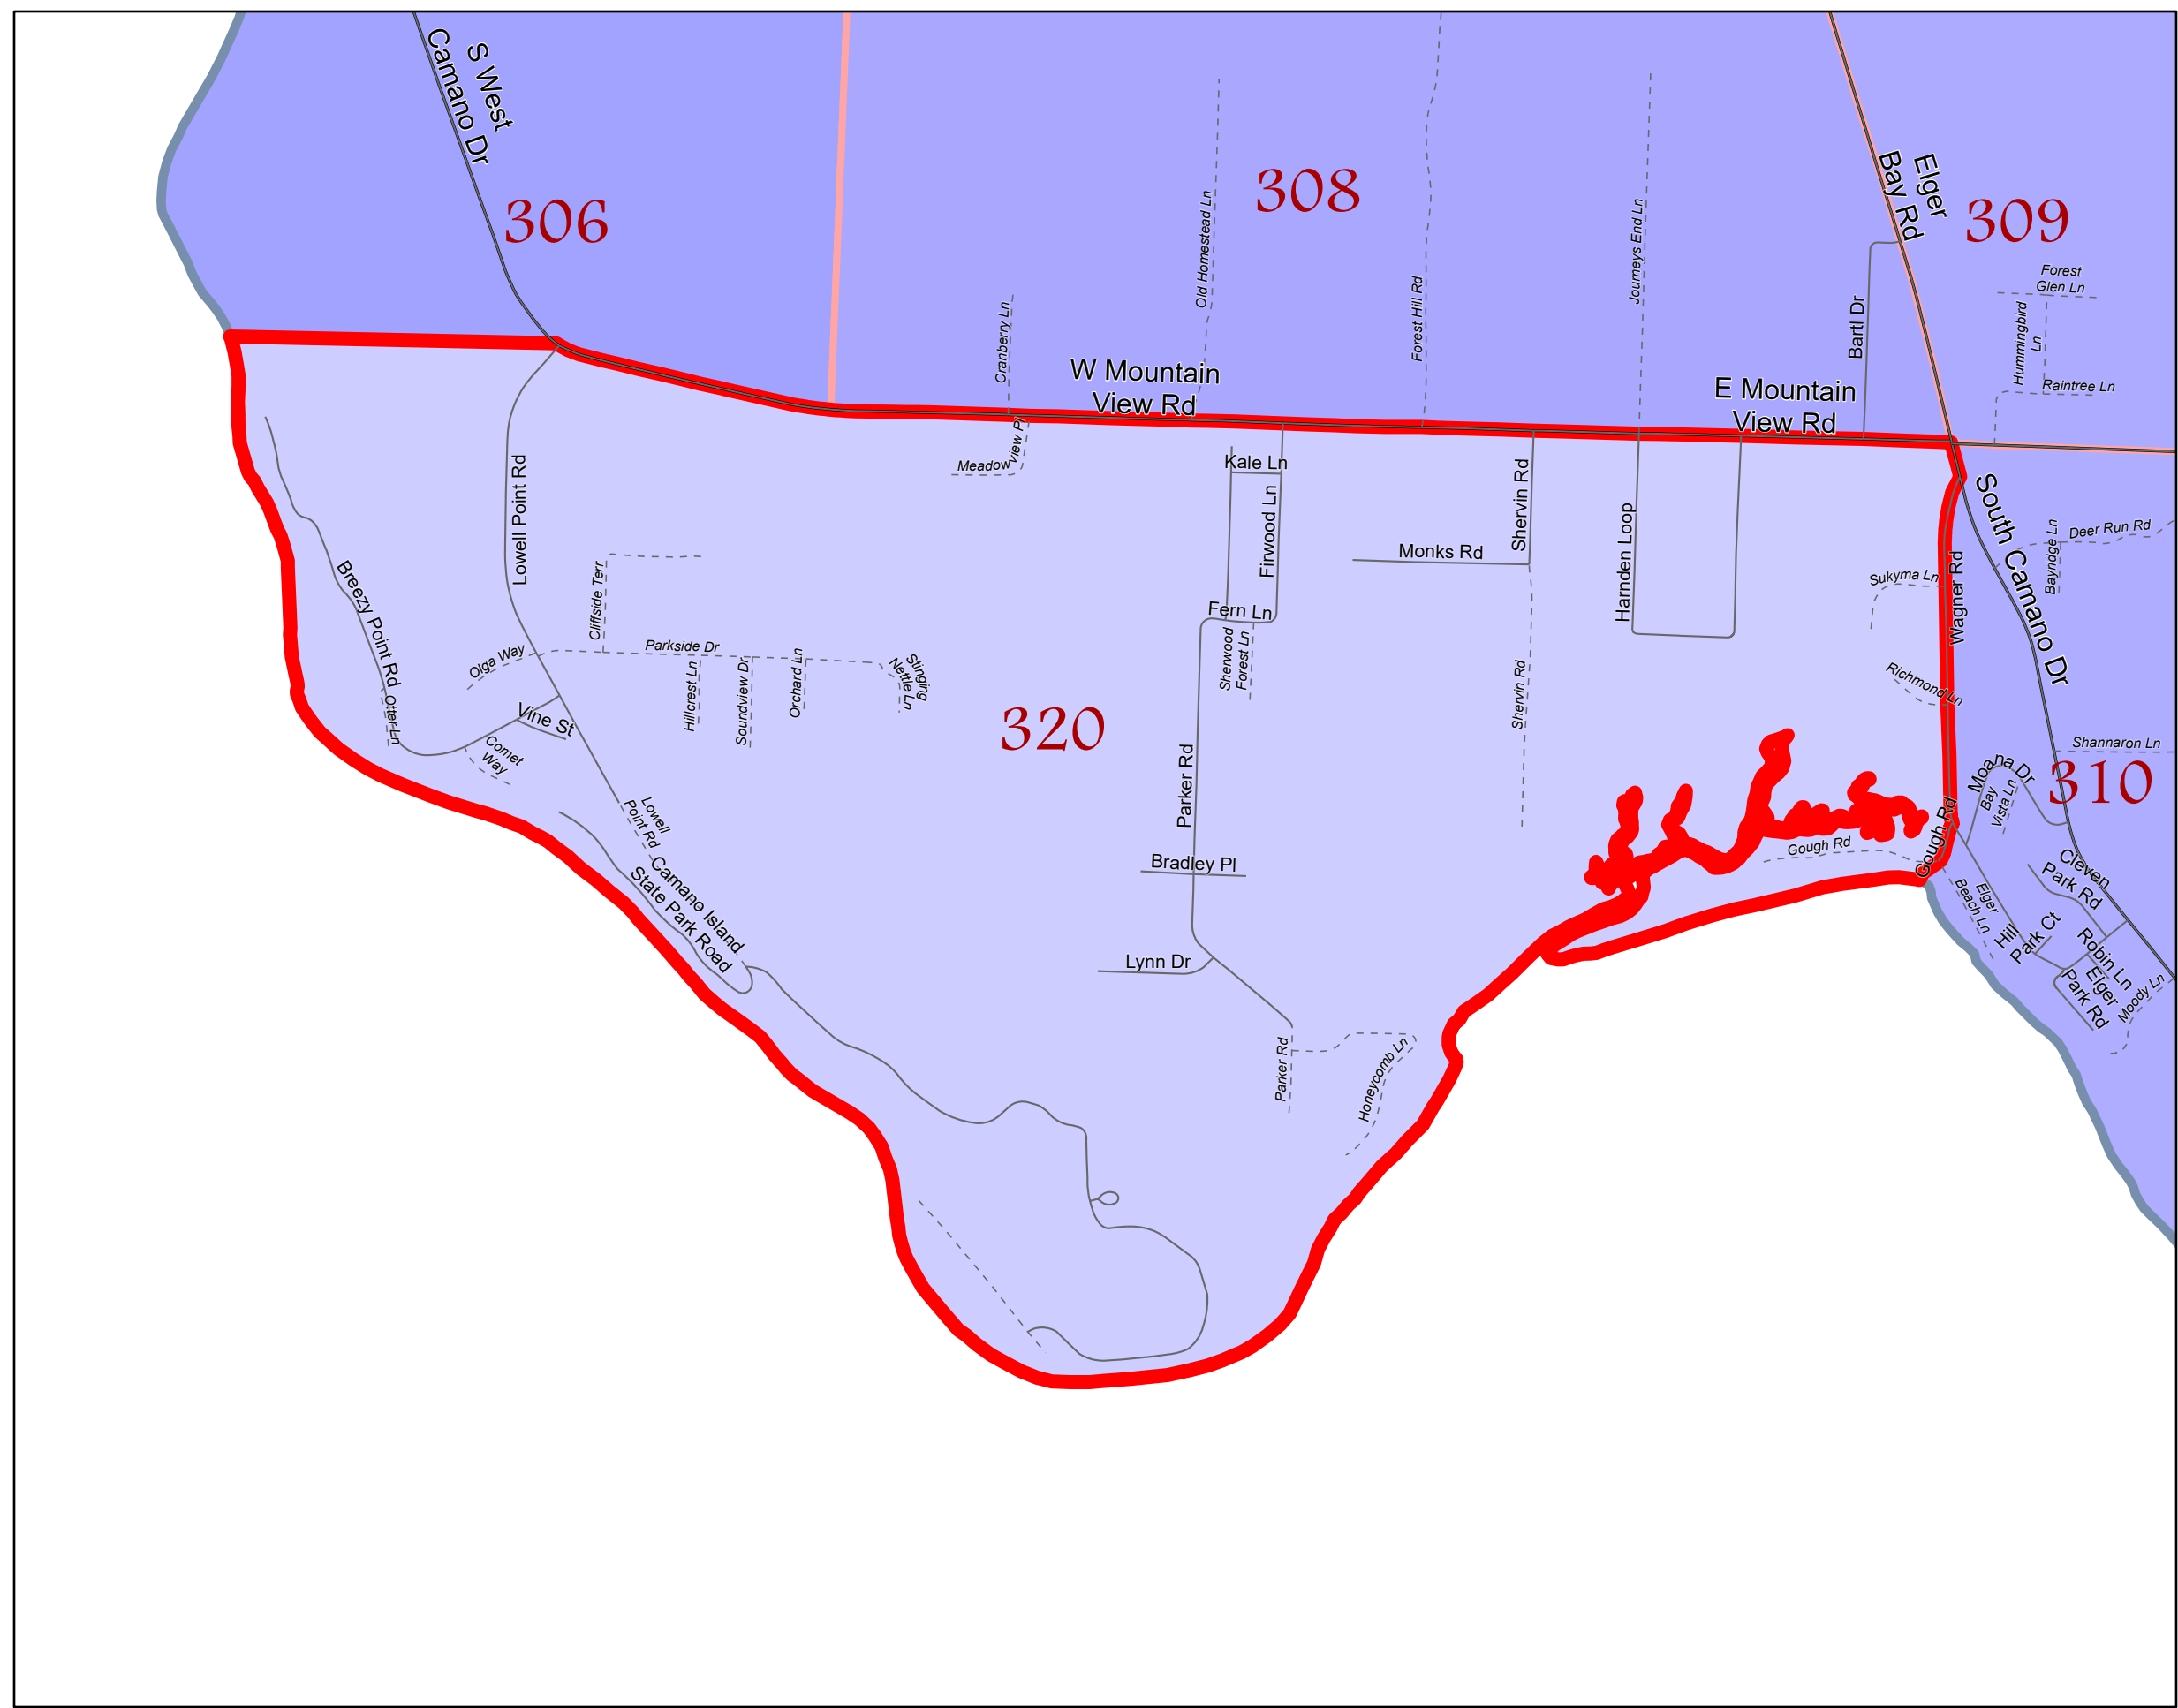

# Island County Voting Precincts

**Camano 20**  
Precinct No. 320  
Commissioner District 3

5/20/2021  
ICPW