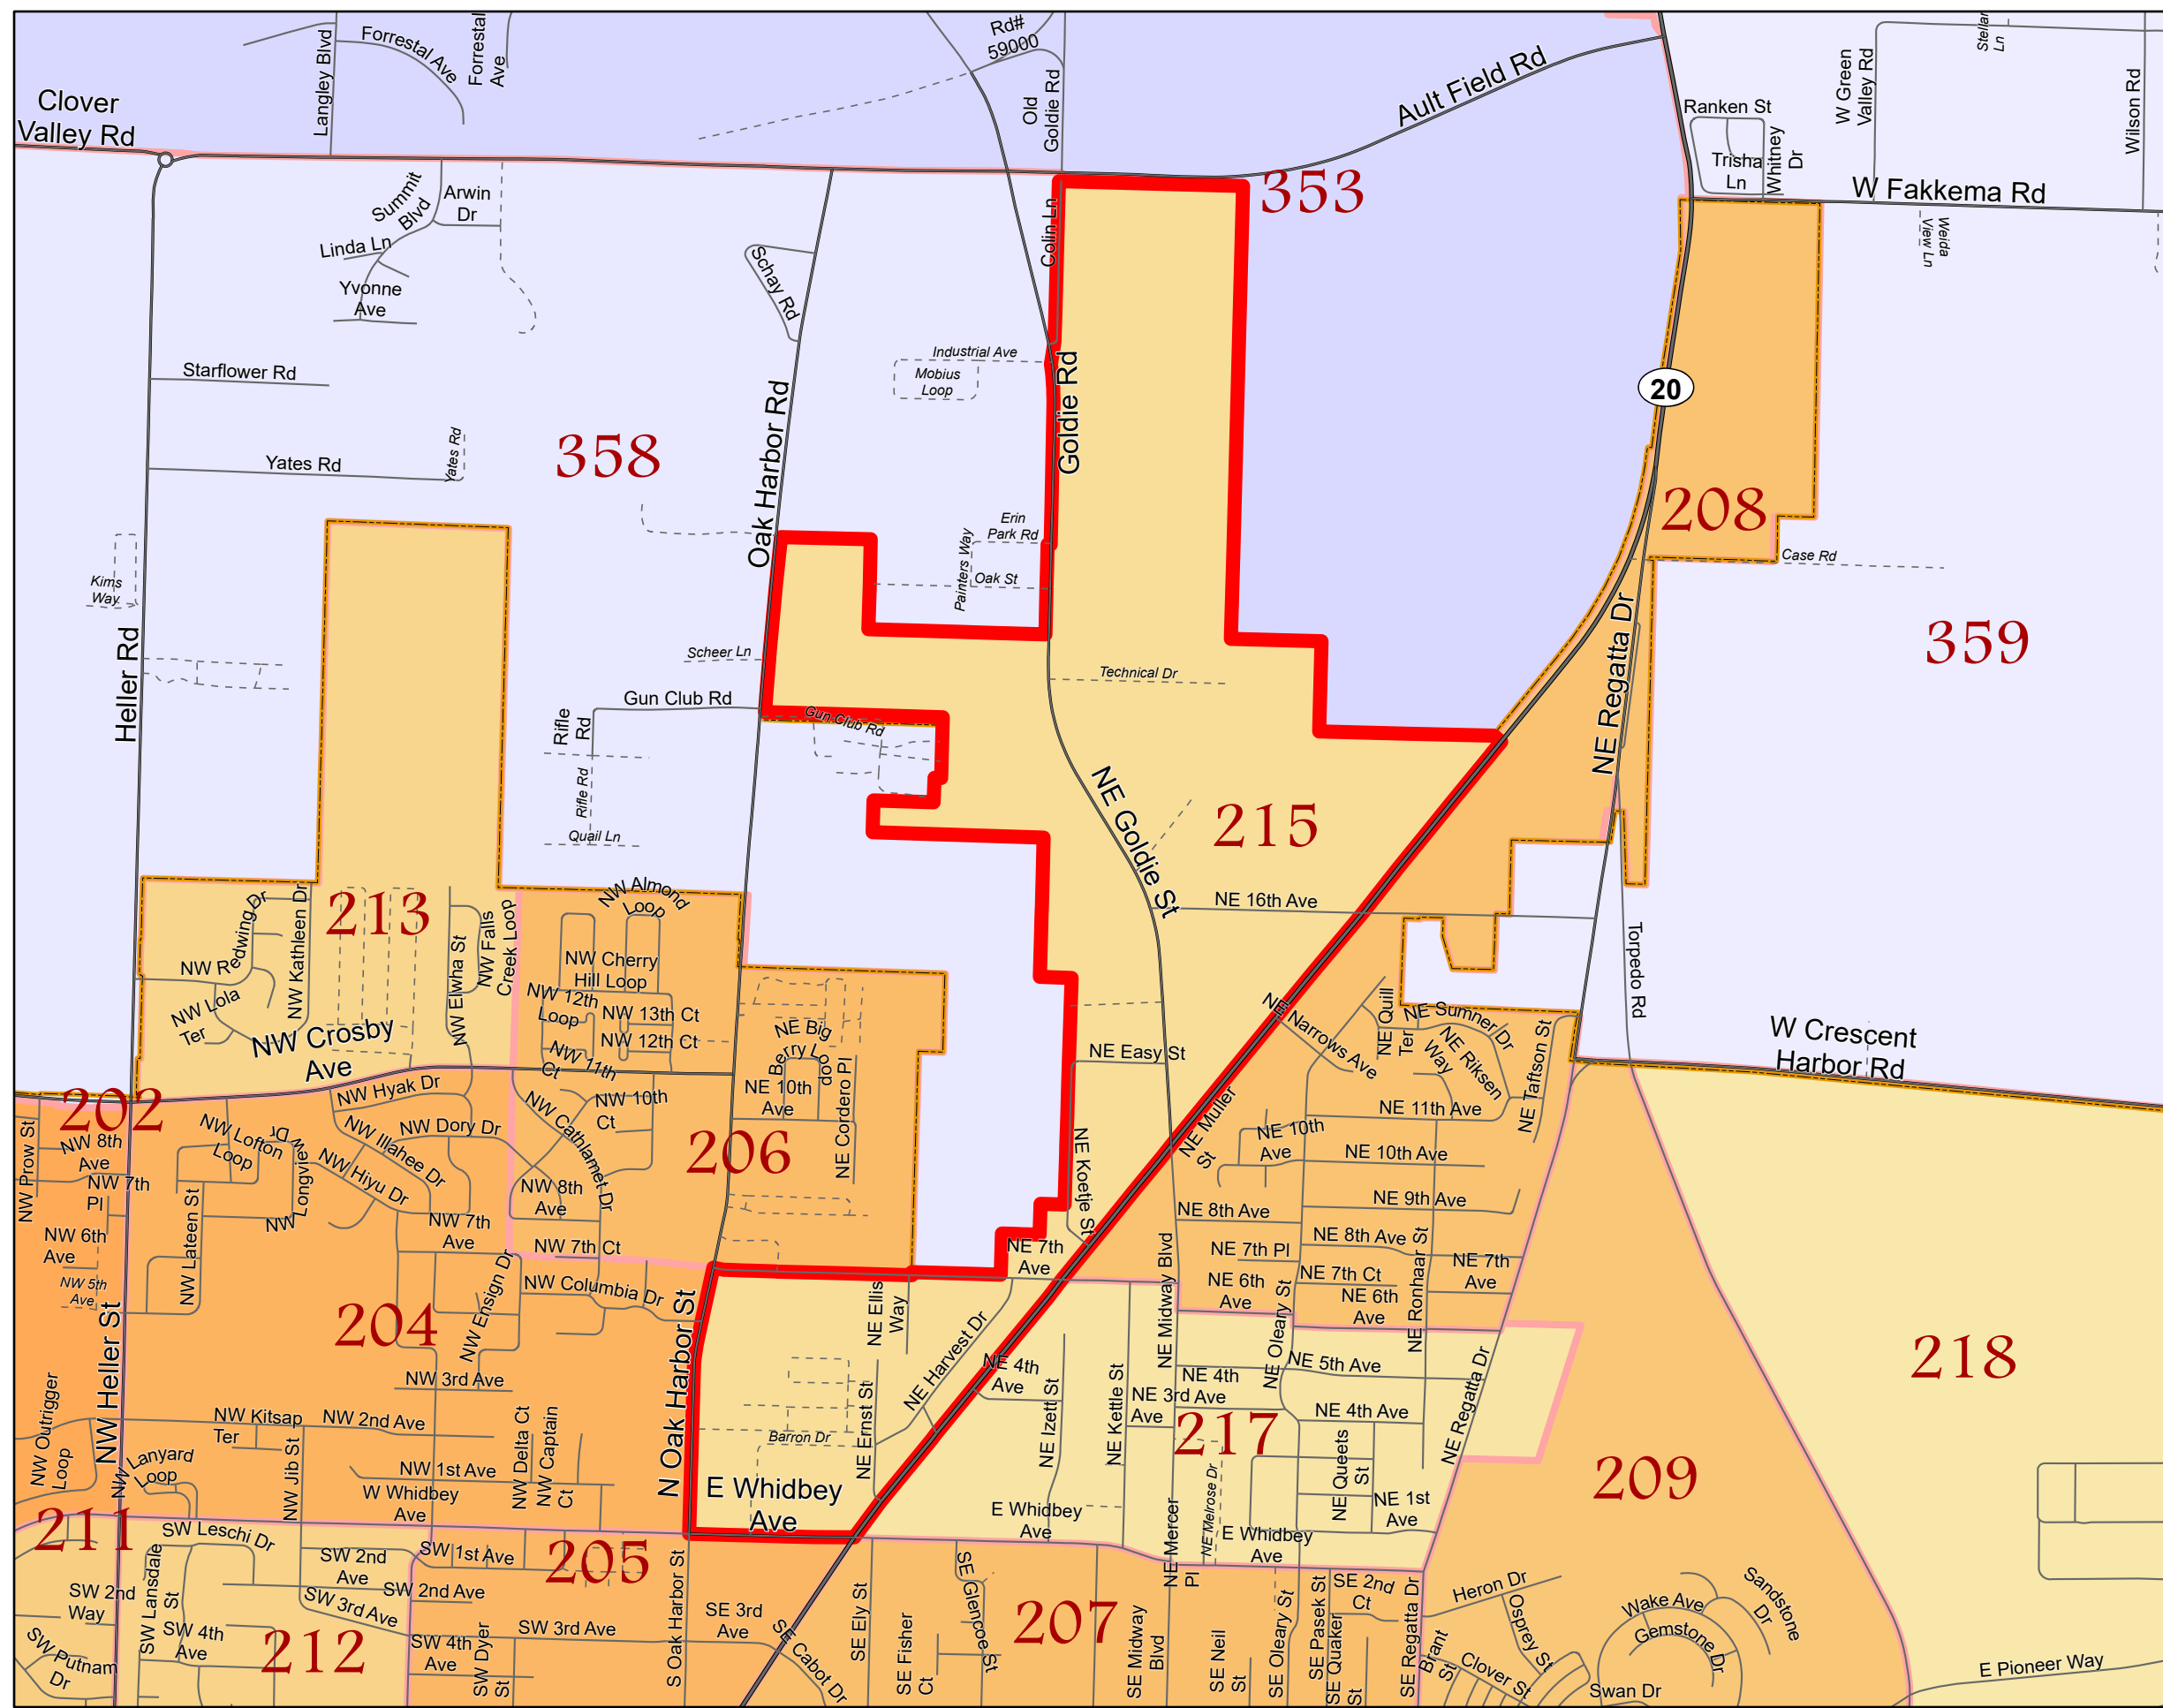

Island County Voting Precincts

Oak Harbor 15
Precinct No. 215
Commissioner District 2

5/20/2021
ICPW