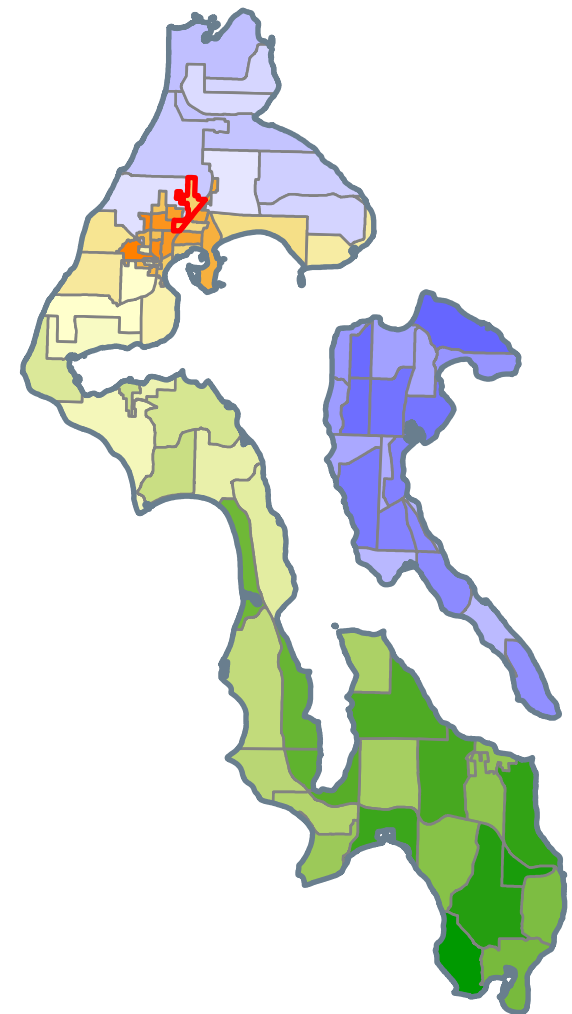

Island County Voting Precincts

Oak Harbor 15
Precinct No. 215
Commissioner District 2

5/20/2021
ICPW